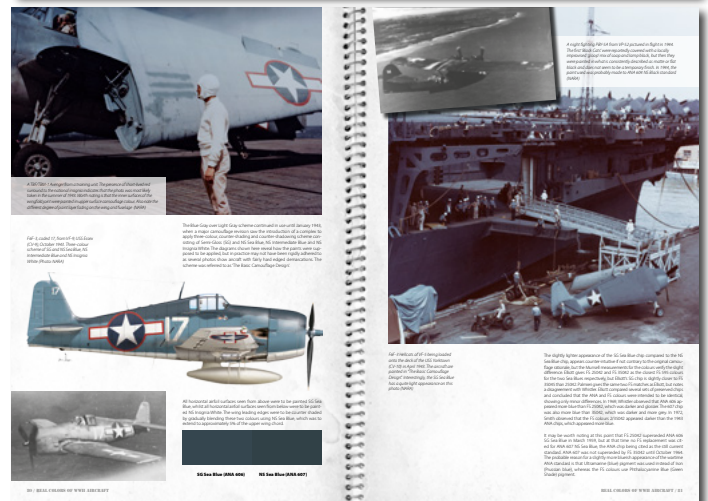

49,95 €

PREORDER NOW!!!
YOUR NUMBERED COPY
WITH A BETTER PRICE

*ALL PREORDERS WILL BE SHIPPED IN THE SECOND HALF OF DECEMBER ALONG WITH THE REST OF YOUR ORDER

The Real Colors for aircraft models could not be introduced without releasing a special book devoted to this subject. Renowned researchers Maciej Góralczyk, Gerald T. Högl, Jürgen Kiroff, Nicholas Millman and Mikhail V. Orlov teamed up in order to produce the most up-to-date reference book on the aircraft colors of the main WWII adversaries: Germany, United States, Great Britain and Soviet Union. The resulting study is a comprehensive guide to the colors and camouflage schemes, presented on over 200 pages and illustrated with several color profiles, document reprints and dozens of b/w and color photos, many of which are very rare. Included is the latest information on the Luftwaffe's late war colors, which have been reproduced as scale colors on the basis of the original paint factory recipes by Gerald T. Högl and Jürgen Kiroff. For the very first time, the unparalleled research on the Soviet Air Force colors done by Mikhail V. Orlov is introduced to the non-Russian readers. Nicholas Millman's archival research brings us accurate reproduction and description of the colors used by the USAAF, US Navy and RAF/FAA. This book is a true must-have for anyone with even a slight interest in WWII aircraft colors.